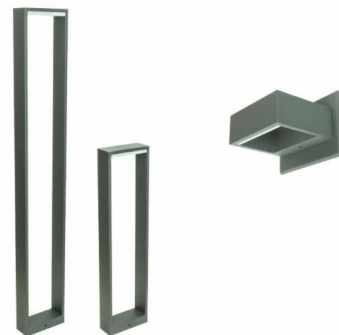

AMERICAN LIGHTING
BRIGHT IDEAS • INNOVATIVE PRODUCTS

TMG TAYLOR MARKETING GROUP INC.
Marketing through research, presentation and sale

BRIO LED DISC LIGHT

Brios are suitable for a variety of applications. Choose from 4" and 6" versions in square or round. Each includes a remote driver/hardwire box with tool-free access and 1/2" knockouts, a cut-out template and spring loaded clips.

[SPEC SHEET](#)

BURG

FRAMEWRX BURG SERIES

The Burg series is stately and powerful with its high light output and wide base. Perfect for large outdoor spaces, the substantial Burg provides a higher level of security and safety. The family casts 3000K warm white LED light for easy integration into residential landscape lighting designs.

[SPEC SHEET](#)

FRAMEWRX STAGE SERIES

This structural favorite is smart and tailored in appearance, while providing a patterned effect as the light hits the path/ground/wall. The Stage family casts 3000K warm white LED light for easy integration into residential landscape lighting designs.

STAGE

[SPEC SHEET](#)

FRAMEWRX BLOOM SERIES

BLOOM

A gracefully curved light that delivers warm white light in 360 degrees. This large scale design, with up to 720 lumens of light, lends itself to light commercial applications and larger scale residential use. The family casts 3000K warm white LED light for easy integration into residential landscape lighting designs.